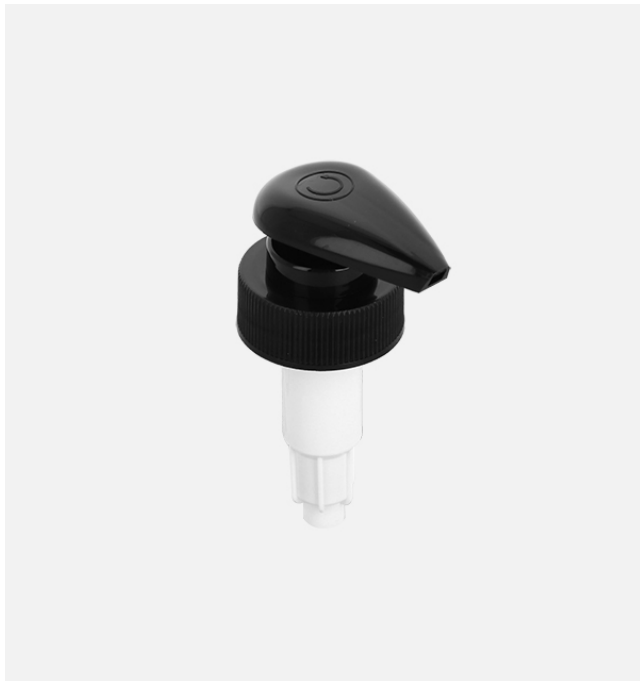

## Lotion pump

### General info

Item no. (SKU):	<b>TW002972</b>
Family / Range:	
Capacity:	<b>All</b>
Neck:	<b>28/400</b>
Weight:	
Shape:	
Material:	<b>PE</b>
Colour:	
Print Areas:	<b>N/A</b>
Country of Origin:	<b>China</b>